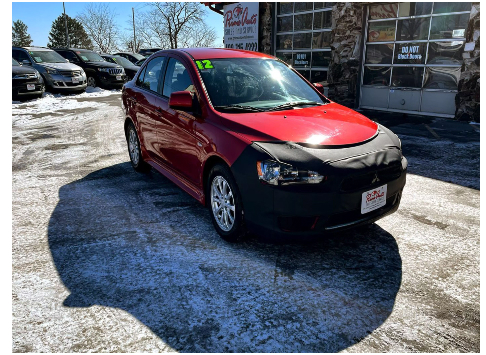

PrimeAuto

SALES AND SERVICE

www.PrimeAutoOmaha.com